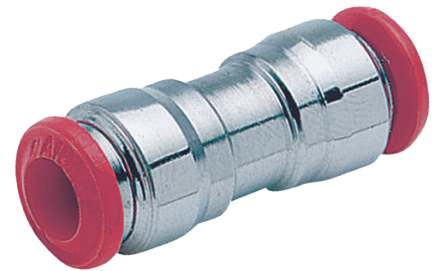

PUSH-IN CONNECTORS

BRASS NICKEL PLATED

STRAIGHT CONNECTOR

UNION CONNECTOR PUSH-IN BRASS NICKEL PLATED

			
34000820	3	27	8
34000830	4	30	11.5
34000840	6	34	12.5
34000850	8	36	14.7.5
34000860	10	42	17.5
34000870	12	47	20.5
34000880	14	49	21.5

UNION CONNECTOR PUSH-IN BRASS NICKEL PLATED

			
34001000	6 - 4	32	12.5
34001010	8 - 6	35	14.5